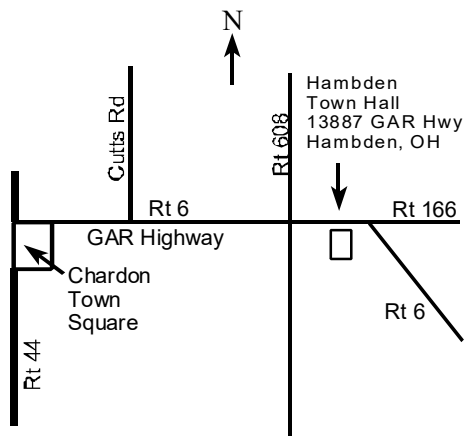

Newsletter

Our newsletter is called *The Trainwire*. It is published monthly. Non-members may purchase a paper subscription for $12 a year or get it electronically for free from our website at www.mcr5.org/news.php. Contact the editor at Trainwire@mcr5.org.

What is Railfest?

Railfest is Division 5's signature event for the year. Since it was started in 1982, it has grown into one the best and largest train shows in the area. Emphasis is placed on making this a family activity. Not only are there a large number of model railroad dealers, but also there are many operating model railroad displays. Railfest is held every year in March at Lakeland Community College in Kirtland, Ohio. The date is typically the third weekend of March, but it depends on the college's schedule.

Map to Hambden Town Hall

Model Railroading is fun!

Come and join us!

Visitors Always Welcome!

Annual Model Railroading Events

- Railfest - Lakeland Community College, Kirtland, Ohio – March (www.railfest.org)
- Model railroad displays at Lake Metroparks Farmpark, Kirtland, OH – first weekend in June (N, HO, G layouts)
- Division 4 "The Great Berea Train Show" – Cuyahoga County Fairgrounds, Berea, Ohio – first weekend in October
- Division 5 "How To Build A Model Railroad" Day - Lakeland Community College, Kirtland, Ohio – typically the first Saturday in November
- Model railroad display at Lake Metroparks Farmpark, Kirtland, OH - December (first 2 weeks HO scale, second 2 weeks N scale)
- NMRA National Convention – July or August

There are train shows being held almost weekly within a couple hours drive. These shows are listed in some of the major model railroading magazines and on their websites. There are both Non-profit and For-profit organizations putting on these train shows. In order to support the hobby, Division 5 urges you to support the non-profit groups by attending their shows and club open-houses, since this is usually the one and only money-raising project they have for the year.

Area Railfanning

We are fortunate to have several mainline railroads running through our area, Norfolk Southern and CSX. There is also the small regional railroad, the Wheeling and Lake Erie. There are quite a few public spots from which to watch the trains go by. **Remember; do not trespass on railroad property!** This is for your own safety as well as to maintain a good relationship between the railroads and the railfans.